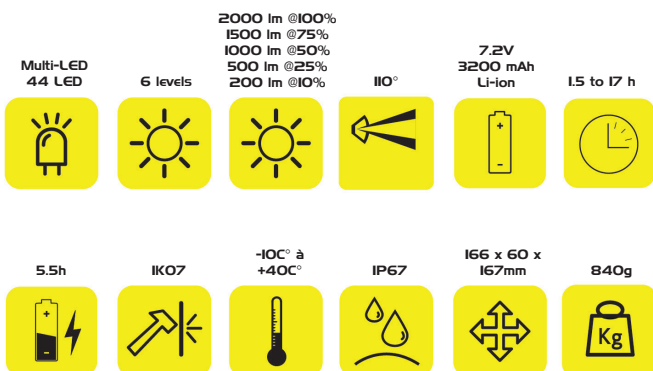

CONTENT

- SR2000-EVO K-Light floodlight
- A USB-C charging cable
- The user manual

Projecteur LED
LED floodlight

Prolutech
31 allée des Thomasses
74540 Alby-sur-Chéran
France

+33 (4) 50 46 80 81
info@prolutech.com
www.prolutech.com

PROLUTECH
VOUS ECLAIRER, NOTRE METIER

www.prolutech.com