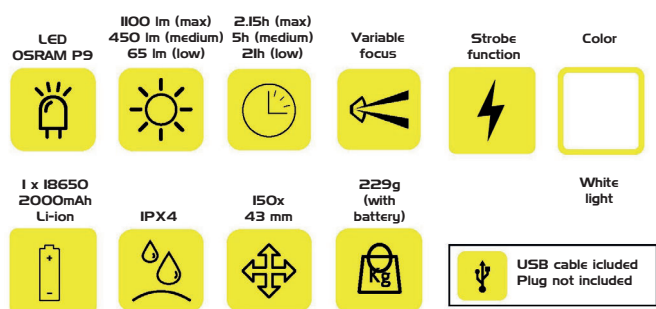

TR1100 - K-Light

PR41-TR1100

LED RECHARGEABLE FLASHLIGHT WITH VARIABLE FOCUS

VARIABLE FOCUS FLASHLIGHT

The TR1000 K-Light is a powerful flashlight with a variable focus.

Compact, practical and functional, it delivers up to 1100 lumens depending on the mode used.

You'll particularly appreciate its various operating modes, zoom and strobe functions.

Its 2000mAh 18650 Li-ion battery can be recharged via USB-C, and offers a runtime of up to 21 hours at low flux.

Our TR1100 K-Light is elegant, 15 centimetres long and very light : just 229 grams.

TECHNICAL SPECIFICATIONS

- Light source: LED OSRAM P9
- Lumens : 65 to 1100 depending mode used
- Battery : 18650 li-ion, 2000 mAh
- Number of modes : 3 functions + strob
- Variable focus
- Modes, operating times and beam distance:
 - Max. = 1100 lm ; 2.15h; 330m
 - Medium = 450 lm ; 5h; 210m
 - Low = 65 lm ; 21h; 80m
- Protection rating : IPX4
- USB charging cable included : Yes (plug not included)
- Dimensions : 150x 43 mm
- Weight : 229 g (with battery)
- Warranty : 3 years