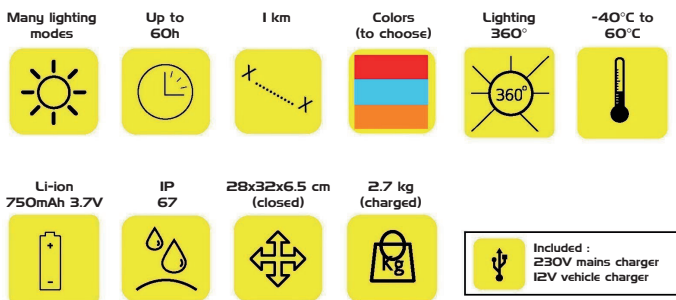

BS5 - K-Sign

- PR42-BS5-R
- PR42-BS5-B
- PR42-BS5-O

CASE OF 5 LED RECHARGEABLE BEACONS

VERSATILE EQUIPMENT

The K-Sign BS5 rechargeable LED beacon case is made from robust, impact-resistant and waterproof plastic materials.

Available in a choice of 3 LED colors (blue, orange or red), it offers many different lighting modes and up to 60 hours of autonomy.

Powerful magnets integrated into the back of each beacon enable them to be attached to any metal surface (vehicles, etc.).

TECHNICAL FEATURES

- Lighting modes & operating times :
 - * Rotate light: 9h
 - * Quad flash: 9h
 - * Single blink: 60h
 - * Alternating blink: 9h
 - * SOS Rescue: 14h
 - * Steady on high: 4h
 - * Steady on low: 35h
 - * 2 LED light: 9h
 - * 4 LED light: 6h
- Sequential modes:
 - * Slow flashing: 8-10h
 - * Fast flash: 16-18h
 - * Flash twice: 9-11h
 - * Group of two lights flashes: 9-11h
 - * Sequential flashing: 18-20h
- Battery : Li-ion 750mAh 3.7V
- Visibility up to 1 kilometer
- 360° illumination
- IP67 to 10 meters and crushproof
- Powerful magnets integrated into the back
- Materials: sturdy plastic case
- Recharge inside case
- Dimensions (closed case): 28x32x6.5 cm
- Total weight of loaded case: 2.7 kg
- LED beacon dimensions: 11x11x3.7 cm
- LED beacon weight: 0.160 kg
- Operating temperatures: -40°C to 60°C (excluding charging)
- Warranty: 3 years (1 year for battery)