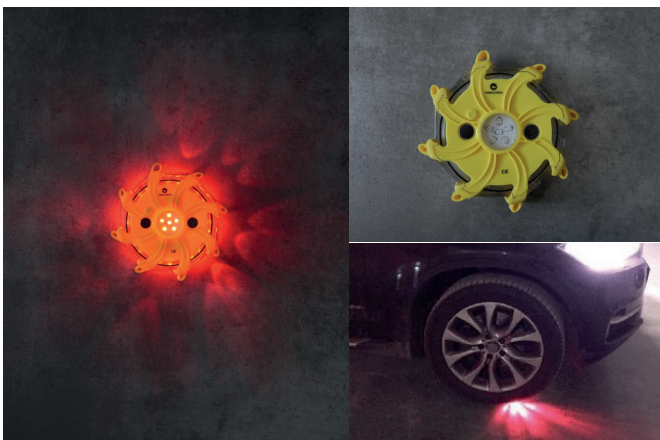

BS5 - K-Sign

- PR42-BS5-R
- PR42-BS5-B
- PR42-BS5-O

CASE OF 5 LED RECHARGEABLE BEACONS

VERSATILE EQUIPMENT

The K-Sign BS5 rechargeable LED beacon case is made from robust, impact-resistant and waterproof plastic materials.

Available in a choice of 3 LED colors (blue, orange or red), it offers many different lighting modes and up to 60 hours of autonomy.

Powerful magnets integrated into the back of each beacon enable them to be attached to any metal surface (vehicles, etc.).

TECHNICAL FEATURES

- Lighting modes & operating times :
 - * Rotate light: 9h
 - * Quad flash: 9h
 - * Single blink: 60h
 - * Alternating blink: 9h
 - * SOS Rescue: 14h
 - * Steady on high: 4h
 - * Steady on low: 35h
 - * 2 LED light: 9h
 - * 4 LED light: 6h
- Sequential modes:
 - * Slow flashing: 8-10h
 - * Fast flash: 16-18h
 - * Flash twice: 9-11h
 - * Group of two lights flashes: 9-11h
 - * Sequential flashing: 18-20h
- Battery : Li-ion 750mAh 3.7V
- Visibility up to 1 kilometer
- 360° illumination
- IP67 to 10 meters and crushproof
- Powerful magnets integrated into the back
- Materials: sturdy plastic case
- Recharge inside case
- Dimensions (closed case): 28x32x6.5 cm
- Total weight of loaded case: 2.7 kg
- LED beacon dimensions: 11x11x3.7 cm
- LED beacon weight: 0.160 kg
- Operating temperatures: -40°C to 60°C (excluding charging)
- Warranty: 3 years (1 year for battery)