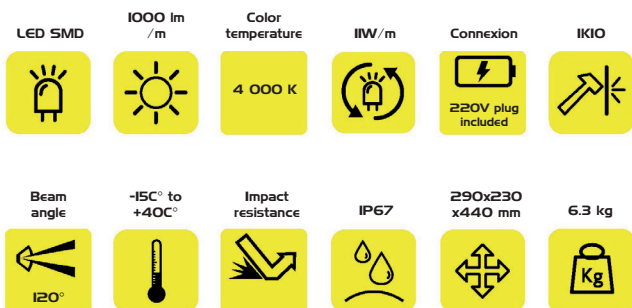

RL1000-E50 - K-Light

Réf : PR42-RL1000-E50

50-METER 220V LED STRIP LIGHT ON REEL

230V LED strip with integrated power supply. Direct connection to mains power, no external transformer required.

50-METER LED STRIP LIGHT ON REEL

The RL1000-E50 K-Light LED strip mounted on a reel provides continuous, powerful, and uniform lighting.

It offers a lighting power of 1,000 lumens per meter, or 50,000 lumens in total. Thanks to its integrated reel, it is easy to transport and install, while providing excellent resistance to impact and weather conditions.

The strip can be cut every meter.

TECHNICAL SPECIFICATIONS

- Type: high-voltage construction tape on reel with handle
- Use: indoor and outdoor lighting
- Double-row LED, 180 LEDs per meter
- Tape length: 50 meters
- Luminous flux: 1000 lumens/m
- Power: 11W/m
- Beam angle: 120°
- Color temperature: 4000K
- Average lifespan: 30,000 hours at 25°C
- Voltage: 200-240V AC - 50-60 Hz
- Connection: 1.5m H05RN-F 220/240V AC cable (plug included)
- LED type: SMD2835 0.2W
- Diffuser/reflector type: transparent
- Tape can be cut every meter
- Mounting type: surface, wall, floor
- Driver type: CE
- Safety: IP67/IK10
- Operating temperature: -15°C to +40°C
- Packaging dimensions: 290x230x440 mm
- Certificates: TUV CE/ETL/ERP/Reach
- Weight: 6.3 kg
- Material warranty: 2 years