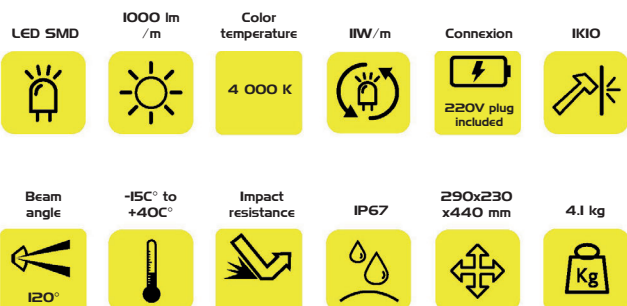

RL1000-E25 - K-Light

Réf : PR42-RL1000-E25

25-METER 220V LED STRIP LIGHT ON REEL

230V LED strip with integrated power supply. Direct connection to mains power, no external transformer required.

25-METER LED STRIP LIGHT ON REEL

The RL1000-E25 K-Light LED strip mounted on a reel provides continuous, powerful, and uniform lighting.

It offers a lighting power of 1,000 lumens per meter, or 25,000 lumens in total. Thanks to its integrated reel, it is easy to transport and install, while providing excellent resistance to impact and weather conditions.

The strip can be cut every meter.

TECHNICAL SPECIFICATIONS

- Type: high-voltage construction tape on reel with handle
- Use: indoor and outdoor lighting
- Double-row LED, 180 LEDs per meter
- Tape length: 25 meters
- Luminous flux: 1000 lumens/m
- Power: 11W/m
- Beam angle: 120°
- Color temperature: 4000K
- Average lifespan: 30,000 hours at 25°C
- Voltage: 200-240V AC - 50-60 Hz
- Connection: 1.5m H05RN-F 220/240V AC cable (plug included)
- LED type: SMD2835 0.2W
- Diffuser/reflector type: transparent
- Tape can be cut every meter
- Mounting type: surface, wall, floor
- Driver type: CE
- Safety: IP67/IK10
- Operating temperature: -15°C to +40°C
- Packaging dimensions: 290x230x440 mm
- Certificates: TUV CE/ETL/ERP/Reach
- Weight: 4.1 kg
- Material warranty: 2 years