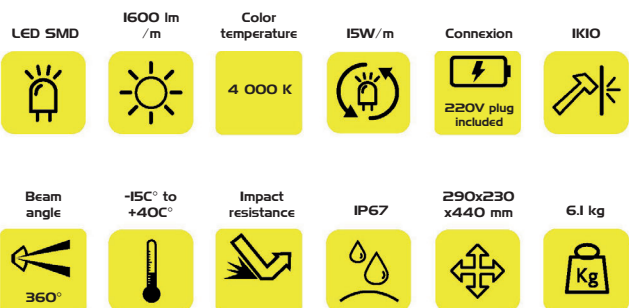

RL1000-360 - K-Light

Réf : PR42-RL1000-360

25-METER 360° 220V LED STRIP LIGHT ON REEL

230V LED strip with integrated power supply. Direct connection to mains power, no external transformer required.

25-METER 360° LED STRIP LIGHT ON REEL

The RL1000-360 K-Light reel LED strip light provides your worksites with 360° lighting. Its double-sided light diffusion evenly illuminates the entire work area.

It offers a lighting power of 1,600 lumens per meter, or 40,000 lumens in total. Designed for construction site conditions, it ensures quick installation, high resistance, and high light output.

TECHNICAL SPECIFICATIONS

- Type: high-voltage construction tape on reel with handle
- Use: indoor and outdoor lighting
- Double-row LED, 360 LEDs per meter
- Tape length: 25 meters
- Luminous flux: 1,600 lumens/m
- Power: 15W/m
- 360° beam angle: both sides of the strip are illuminated
- Color temperature: 4000K
- Average lifespan: 30,000 hours at 25°C
- Voltage: 200-240V AC - 50-60 Hz
- Connection: 1.5m H05RN-F 220/240V AC cable (plug included)
- LED type: SMD2835 0.2W
- Diffuser/reflector type: transparent
- Tape can be cut every meter
- Mounting type: surface, wall, floor
- Driver type: CE
- Safety: IP67/IK10
- Operating temperature: -15°C to +40°C
- Packaging dimensions: 290x230x440 mm
- Certificates: TUV CE/ETL/ERP/Reach
- Weight: 6.1 kg
- Material warranty: 2 years