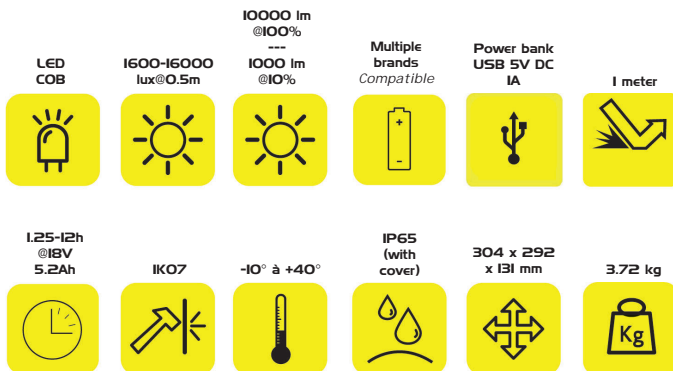

PR10K-C - K-Light

Compatible

PR42-PR10K-C

Compatible

Use a CAS battery or add the connector matching your 18V/20V battery pack

CONNECTOR

YOUR 18V/20V BATTERY PACK

RECHARGEABLE PROJECTOR

Compatible MULTI BRANDS

CASE & BLUETOOTH BATTERY SYSTEM

The K-Light PR10K-C is a powerful and robust lighting device. It produces up to 10 000 lumens, making it a universal projector for demanding professionals.

The projector is equipped with a battery life and brightness level display.

Can be mounted on the PR42-TRIPOD tripod Prolutech (optional).

TECHNICAL CHARACTERISTICS

- Source: LED COB high performance
- Power according to 5 levels:
 - 10000 lm @100%
 - 7500 lm @75%
 - 5000 lm @50%
 - 2500 lm @25%
 - 1000 lm @10%
- Lux@0,5m: 1600-16000
- Power consumption : 75W
- Multi-brand battery compatibility: *Compatible* METABO/CAS 18 V battery system and all other 18V/20V batteries using connectors
- CRI: Ra > 80
- T° colour: 6000K
- Main beam angle: 110°
- Battery life: 1.25-12h on 18V 5.2Ah battery
- Backup battery: 1h @1000 lm
- Protection ratings: IK07 / IP65 with battery cover
- Operating temperature: -10° to +40°C
- Impact resistance: 1 meter
- Dimensions: 304 x 292 x 131 mm
- Weight: 3.72 kg
- Warranty: 3 years