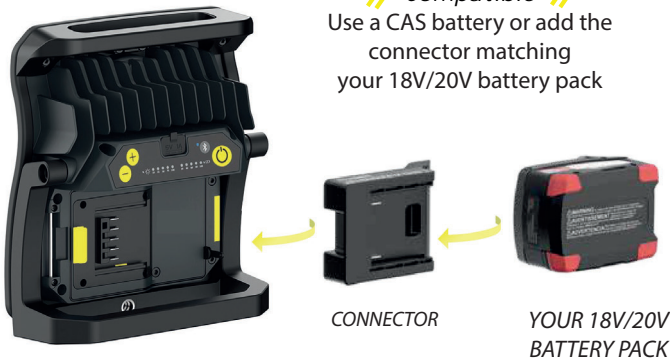

PR10K-C - K-Light

Compatible

PR42-PR10K-C

Compatible

Use a CAS battery or add the connector matching your 18V/20V battery pack

CONNECTOR

YOUR 18V/20V BATTERY PACK

RECHARGEABLE PROJECTOR

Compatible MULTI BRANDS

CASE & BLUETOOTH BATTERY SYSTEM

The K-Light PR10K-C is a powerful and robust lighting device. It produces up to 10 000 lumens, making it a universal projector for demanding professionals.

The PR10K-C also has an internal backup battery. With the Bluetooth control app, you can control up to four projectors via a mobile device.

The built-in dimmer allows you to adjust the light output on 5 different levels.

The projector is equipped with a battery life and brightness level display.

Can be mounted on the PR42-TRIPOD tripod Prolutech (optional).

TECHNICAL CHARACTERISTICS

- Source: LED COB high performance
- Power according to 5 levels:
 - 10000 lm @100%
 - 7500 lm @75%
 - 5000 lm @50%
 - 2500 lm @25%
 - 1000 lm @10%
- Lux@0,5m: 1600-16000
- Power consumption : 75W
- Multi-brand battery compatibility: *Compatible* METABO/CAS 18 V battery system and all other 18V/20V batteries using connectors
- CRI: Ra > 80
- T° colour: 6000K
- Main beam angle: 110°
- Battery life: 1.25-12h on 18V 5.2Ah battery
- Backup battery: 1h @1000 lm
- Protection ratings: IK07 / IP65 with battery cover
- Operating temperature: -10° to +40°C
- Impact resistance: 1 meter
- Dimensions: 304 x 292 x 131 mm
- Weight: 3.72 kg
- Warranty: 3 years