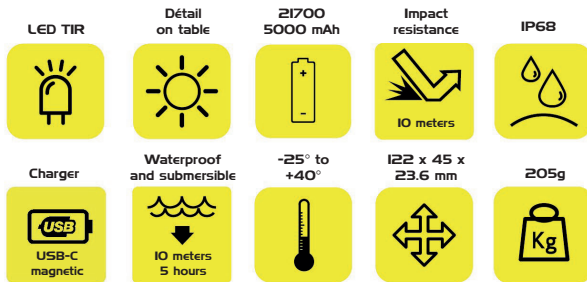

Designed for law enforcement, security agents, and military personnel, the LSTR1500 K-Sign combines power, visibility, and efficiency.

Featuring three lighting colors (white, green, and red) and an intensity of up to 1500 lumens, it adapts to all situations thanks to its different lighting modes.

Its side button and slide switch allow for quick and intuitive mode changes.

The included white silicone cone diffuses omnidirectional light, ideal for signaling, traffic control, or emergency marking.

The LSTR1500 comes with a complete accessory pack: reinforced nylon case, paracord strap, 21700 battery (5000mAh), charging cable, 18650 adapter, and more.

Ultra-durable, it is completely waterproof (IP68) against water, dust, and dirt.

TECHNICAL DATA

- LED TIR
- LED lifetime : 50,000 hours
- Modes : 5 modes vs color
- Lighting: white, red, and green
- Battery: 1 x 21700 5000mAh included
- Maximum runtime at full power: 5h30 minutes (see detailed table by mode)
- Charging time: 5h20
- Materials: aluminum alloy
- Dimensions: 122 mm x 45 mm x 23.6 mm
- Weight: 205g (with battery)
- IP68 standard: waterproof up to 10m for 5h
- Operating temperature: -25° / +40°C
- Material warranty: 5 years

CONTENT

- K-Sign LSTR1500 lamp
- One 21700 Li-Ion 5000 mAh battery
- A18650 battery adapter
- The magnetic fast USB-C charger
- A nylon case
- A paracord strap
- One silicone cone
- Two replacement O-rings
- The user manual