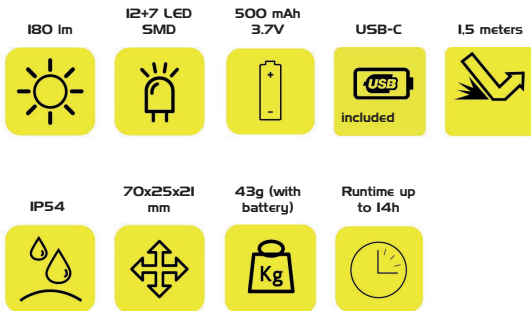

### VERSATILE LIGHTING EQUIPMENT

Our LSR180 light offers 5 lighting modes to meet different signage needs.

Small and lightweight, it's easy to transport and install.

It has multiple functionalities. It can be used as a shoulder light or as a bike light, thanks to its included accessories.

The dual red and blue light promises an excellent warning effect.

IP54-rated, our LSR180 lamp can be adapted to a variety of environments.

### TECHNICAL SPECIFICATIONS

- Power : 180 lumens
- 12+7 SMD LEDs
  - \* 12 white LEDs on the sides
  - \* 3 red LEDs
  - \* 1 white SMD LED in the center
  - \* 3 blue leds
- Lighting modes & runtime
  - \* Strong main light : 8h
  - \* Weak main light : 14h
  - \* Red/blue flashing light : 6.5h
  - \* Strong COB light : 2h
  - \* Weak COB light : 4h
- 500mAh 3.7V lithium-polymer battery
- USB-C charging cable included
- Waterproof IP54
- Materials: ABS
- Impact-resistant up to 1.5 meters
- Integrated clip on back
- Accessories for bike mounting
- Dimensions: 70x25x21 mm
- Weight with battery: 43 grams
- Warranty: 3 years (1 year for battery)