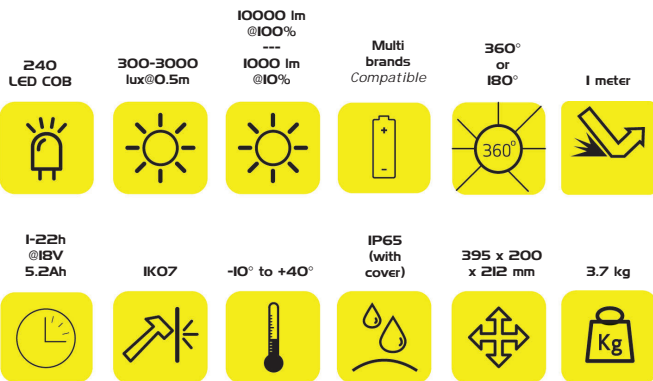

CONTENT

- A projector DR360-10K-C
- The user manual

Compatible
Use a CAS battery or add the connector matching your 18V/20V battery pack

CONNECTOR

YOUR 18V/20V BATTERY PACK

www.prolutech.com

PROLUTECH
VOUS ECLAIRER, NOTRE METIER

Projecteur 360° Compatible - 10 000 LUMENS
Compatible 360° projector - 10 000 LUMENS

Prolutech
31 allée des Thomasses
74540 Alby-sur-Chéran
France

+33 (4) 50 46 80 81
info@prolutech.com
www.prolutech.com